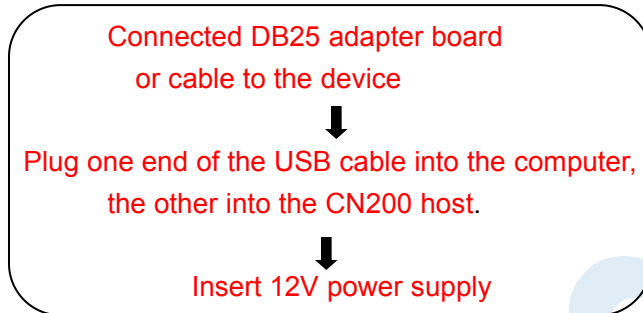

Programmer chip and CAN transfer boards

USB date cable

<p>12P CAN cable</p>	
<p>12P cable</p>	

3.4 Host interface introduction

Following is an introduction for CN200 host interface. Strongly recommended to follow as below