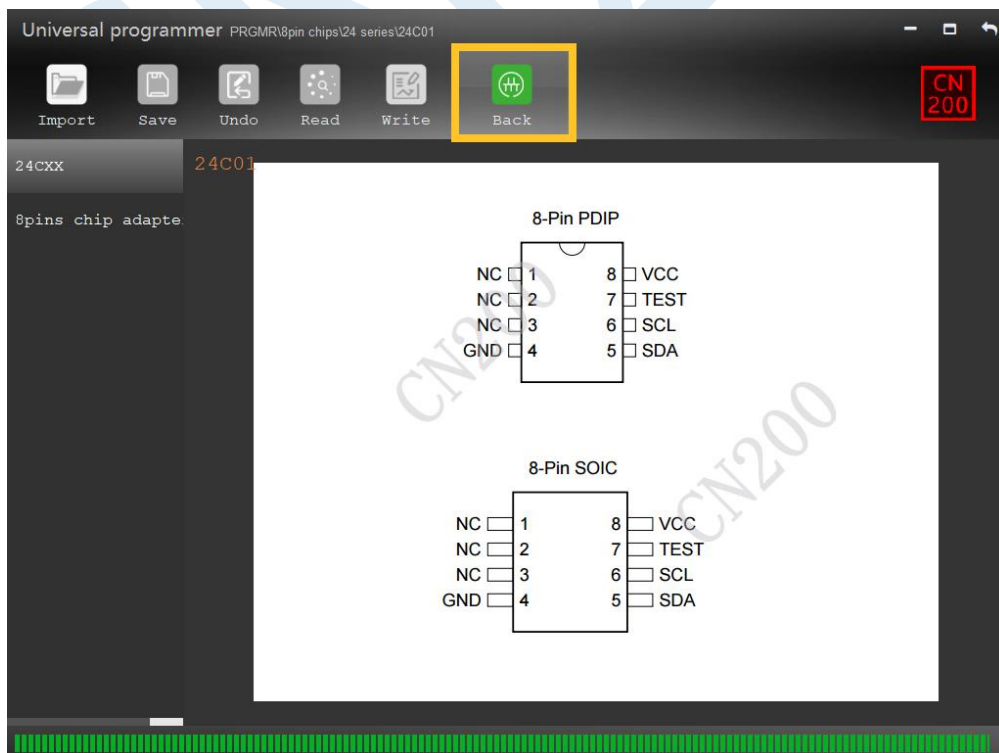

Click [Save Data] pop-up dialog box, select the directory which you want to save, and then click [Save] to complete, as shown in Figure 4-19:

Figure 4-19 Save data

Click [Wiring Tutorial] to enter the wiring diagram interface, as shown in Figure 4-20: