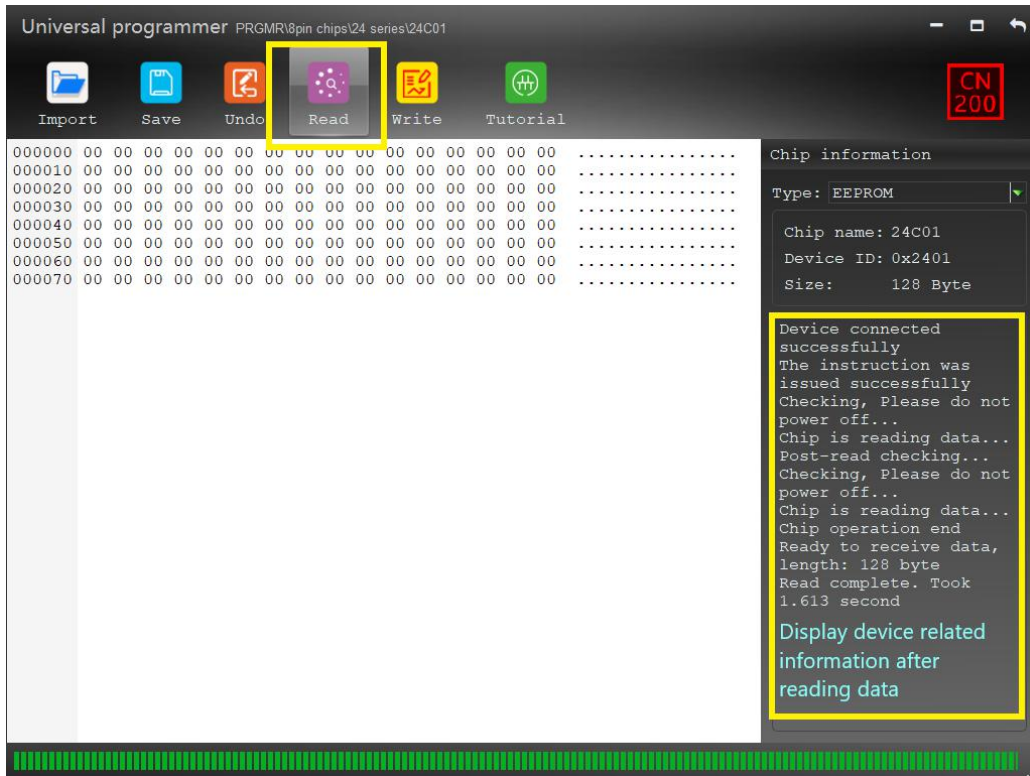

Figure 4-16 Chip list

In the chip operation interface have: import data, save data, undo modification, read data, write data,

wiring tutorial, chip information, please select the function to operate, as shown in Figure 4-17:

Figure 4-17 Chip Details

Click [Import Data] will pop up the dialog box, select the directory which you want to import , and then click [Open] to complete the import, as shown in Figure 4-18.

Figure 4-18 Import Data