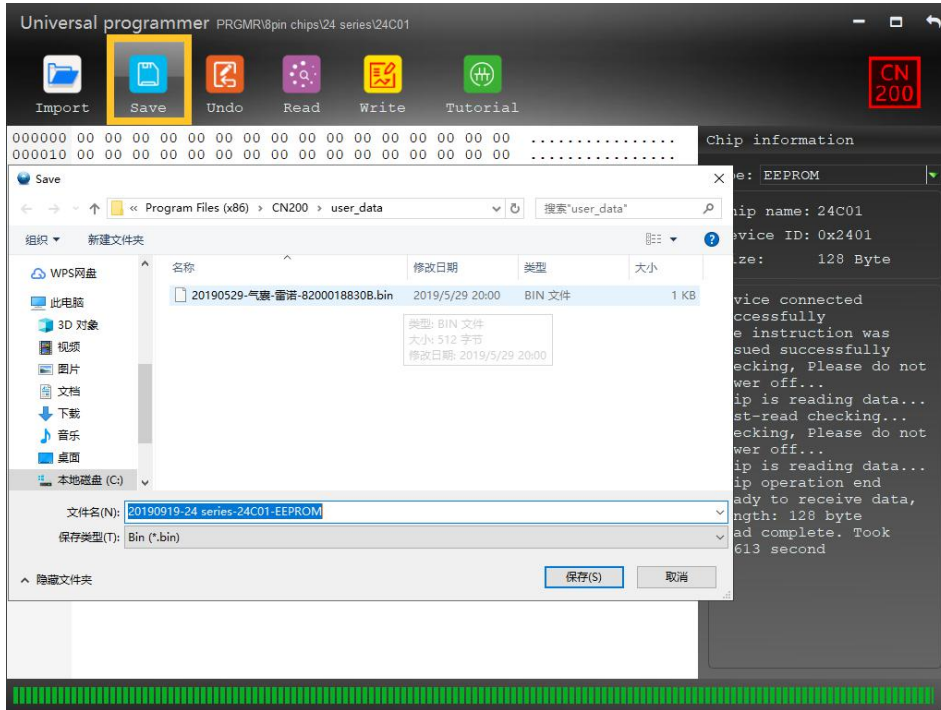

Click [Save Data] pop-up dialog box, select the directory which you want to save, and then click [Save] to complete, as shown in Figure 4-19:

Figure 4-19 Save data

Click [Wiring Tutorial] to enter the wiring diagram interface, as shown in Figure 4-20: