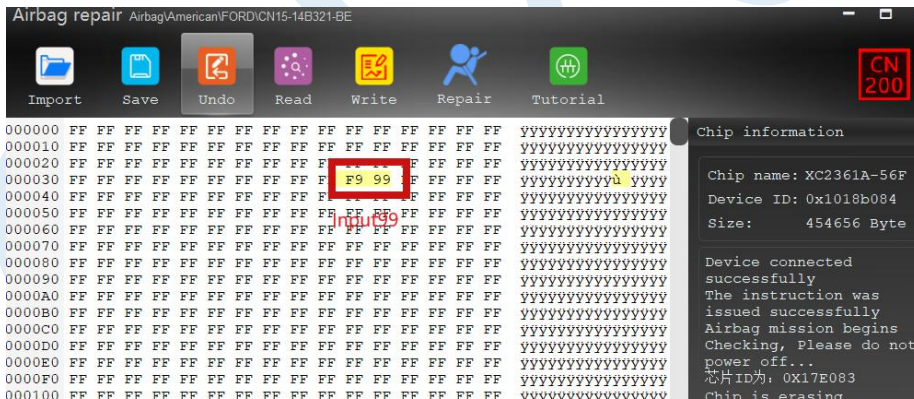

Click "repair airbag" there will be prompt repair success or failure

Figure 5-32 Airbag repair success interface

if manually modify required

Figure 5-33 Enter 2 data '99' in edit area

Figure 5-34 undoing the last data entered in edit area, "99" restored to "00"