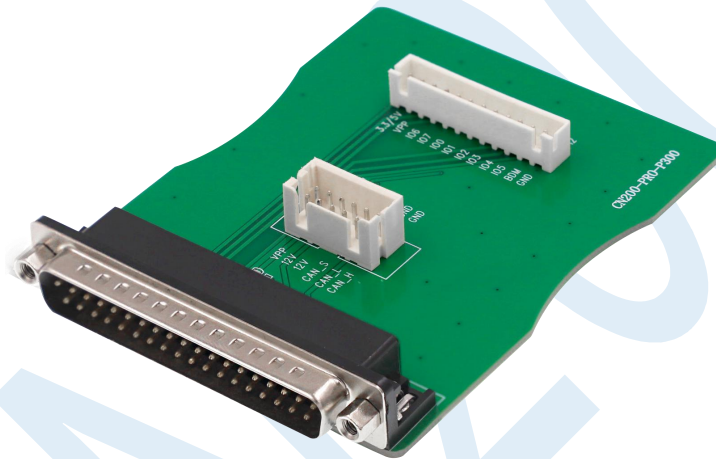

Decryption: Some chips have unique operations, which can change the chip from inoperable FLASH to operate flash, and clear all data in FLASH.

Encryption: Some chips have unique operations, which can change the chip from unencrypted state to encrypted state, and the data has not changed.

3.2 Specifications and Electrical Parameters

Model	Model (mm)	Power Supply	Idle Power
CN200	179*114*40	Input: AC100-240V Output: DC12V--2A	1.2W

3.3 Product List

CN200 Host	
------------	--

8-pin chip transfer board

Programmer chip and CAN transfer boards

USB date cable

<p>12P CAN cable</p>	
<p>12P cable</p>	

3.4 Host interface introduction

Following is an introduction for CN200 host interface. Strongly recommended to follow as below

This sequence is safer which can prevent equipment to damage.

3.5 Main Functions Introduction

CN200 is powerful, data read and written faster! The operation is stable and safe, which also has excellent performance. Mainly supports the following functions: