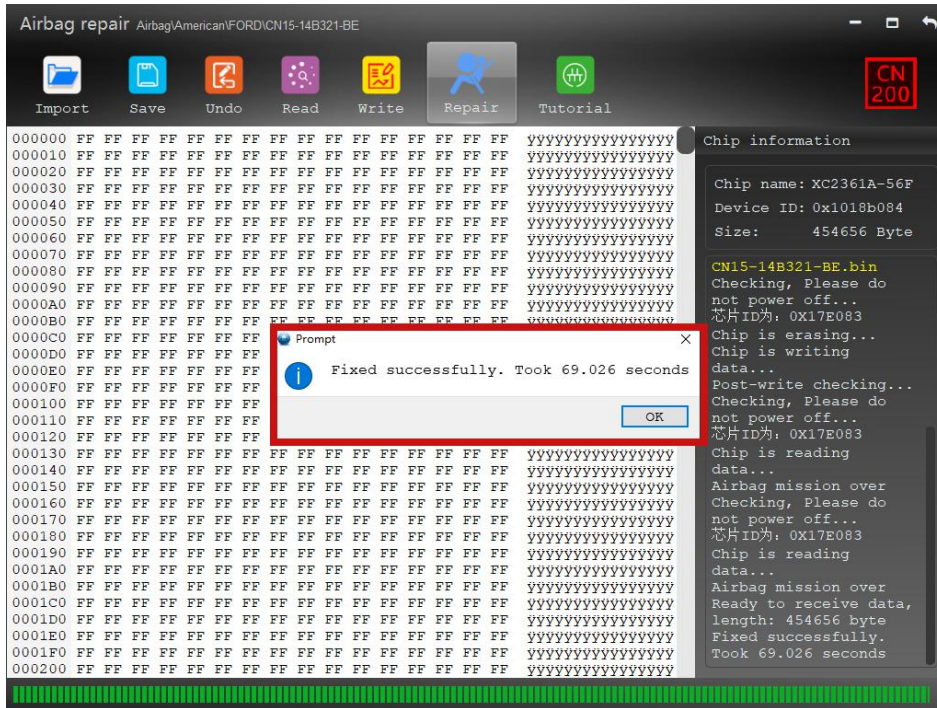

Click "repair airbag" there will be prompt repair success or failure

Figure 5-32 Airbag repair success interface

if manually modify required

Figure 5-33 Enter 2 data '99' in edit area

Figure 5-34 undoing the last data entered in edit area, "99" restored to "00"