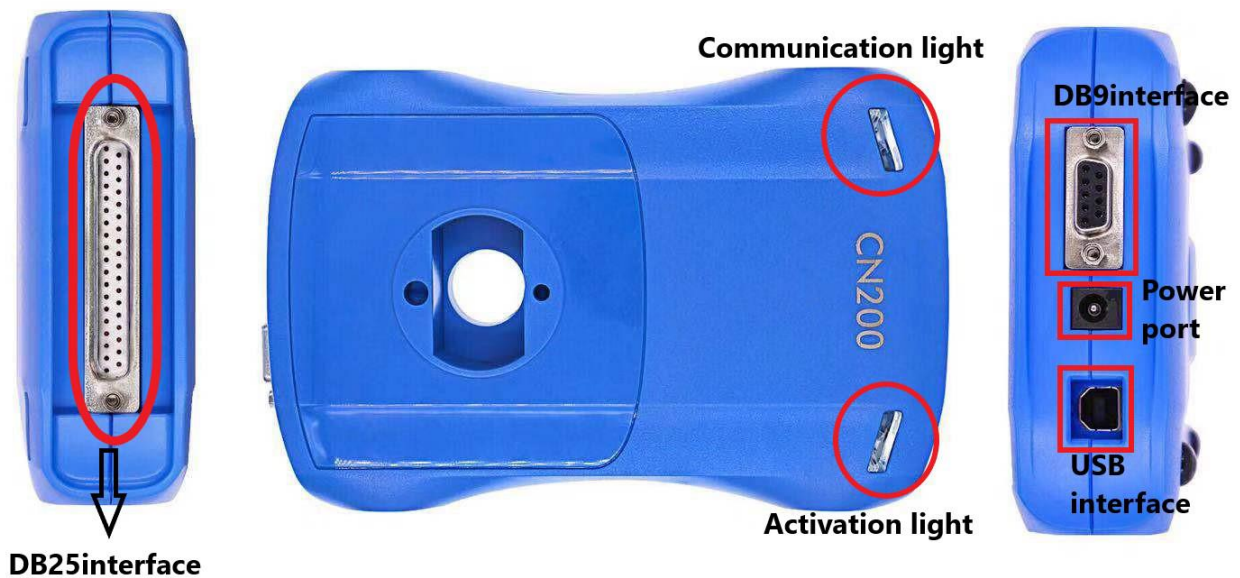

3.5 Main Functions Introduction

CN200 is powerful, data read and written faster! The operation is stable and safe, which also has excellent performance. Mainly supports the following functions:

- Support intelligent algorithm adjustment of instruments for Mercedes-Benz, BMW, Volvo, Honda, Hyundai, Kia, Suzuki, Changan and other models;