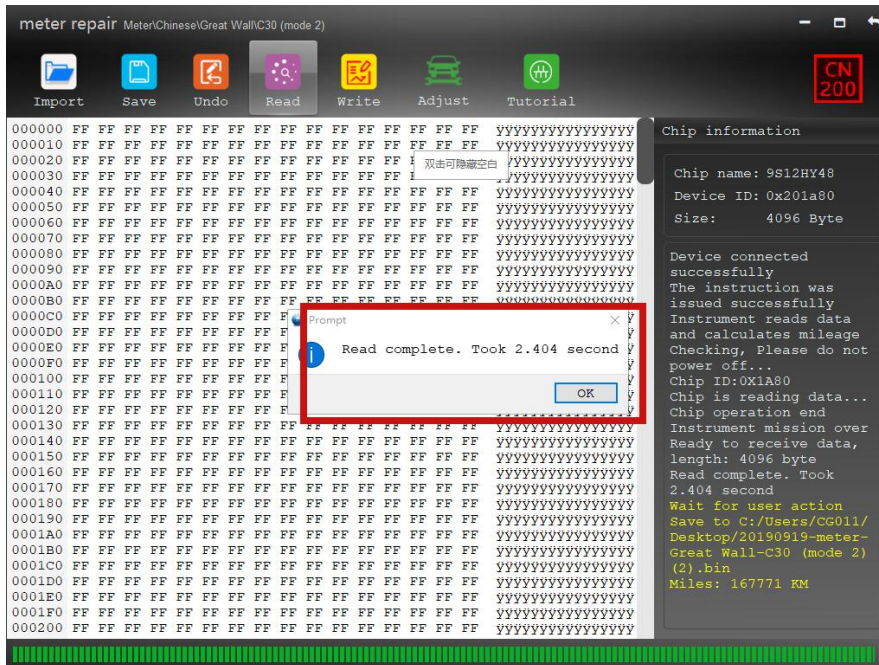

As shown in Figure 5-28:

Figure 5-28 Reading new mileage

5.3 Airbag Repair

Operation instruction: Normally, "read data" and save it to the computer;Then perform "repair airbag."

Figure 5-31 Airbag repair interface

Click "repair airbag" there will be prompt repair success or failure

Figure 5-32 Airbag repair success interface

if manually modify required

Figure 5-33 Enter 2 data '99' in edit area

Figure 5-34 undoing the last data entered in edit area, "99" restored to "00"