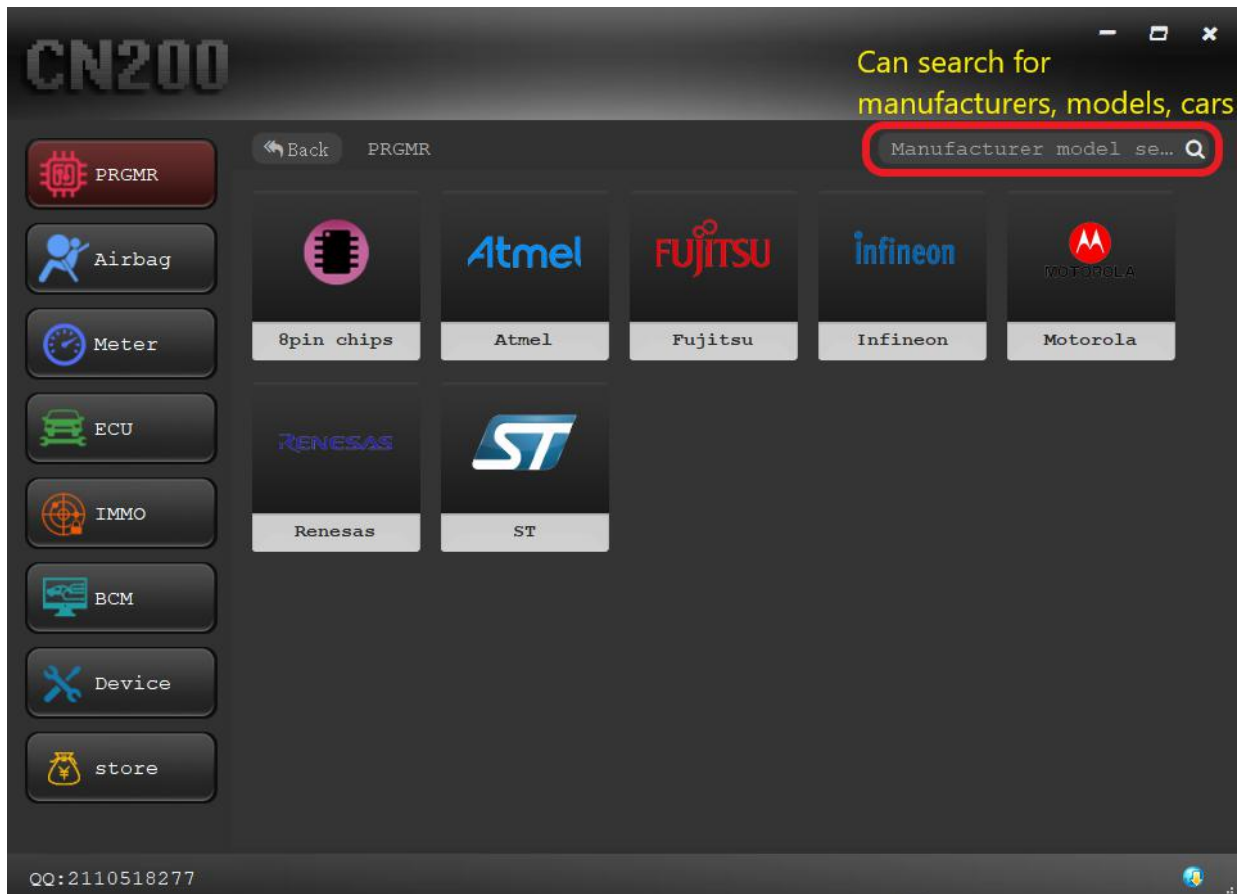

Shen Zhen Chang Tong Technology Limited

- ◇ The device connection is displayed in the lower right corner of the interface. There are three states: no display, device successful connection , and the device no connected.
- ◇ Close, minimize, maximize button for software exit, minimize interface and maximize operation
- ◇ The search box is a quick search function. You can directly input the manufacturer, open number, and vehicle to find the chip which need to be operated, as shown in Figure 4-13.

Figure 4-13 Search box

Figure 4-14 Search box

5 Module function

The left navigation bar allows users to switch different modules. If selected, the icon will display to red, and then select the module to operate.