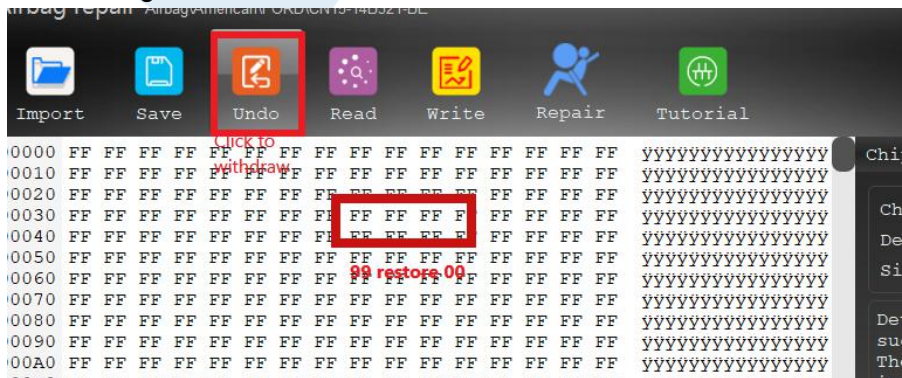

As shown in Figure 5-28:

Figure 5-28 Reading new mileage

5.3 Airbag Repair

Operation instruction: Normally, "read data" and save it to the computer;Then perform "repair airbag."

Figure 5-31 Airbag repair interface

Click "repair airbag" there will be prompt repair success or failure

Figure 5-32 Airbag repair success interface

if manually modify required

Figure 5-33 Enter 2 data '99' in edit area

Figure 5-34 undoing the last data entered in edit area, "99" restored to "00"