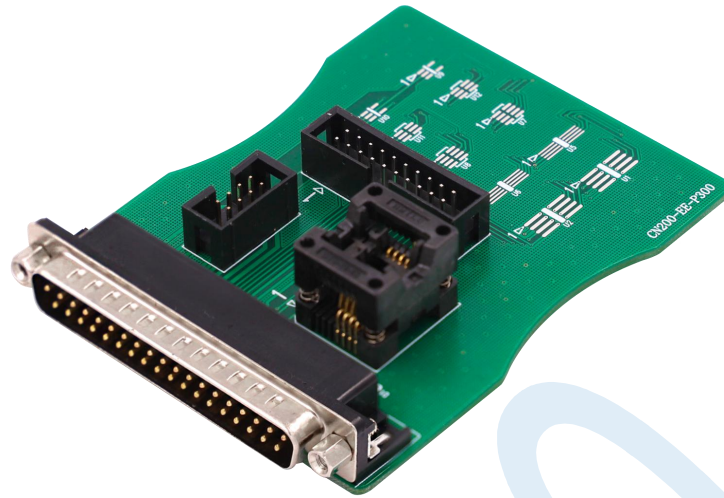

intFLASH: Internal non-volatile memory.

DSLASH: Data flash memory for storing chip data.

PFLASH: Program flash memory for storing chip programs.

Partition: 9S12XE series unique operation, used for EEPROM and DFLASH capacity size setting.

Decryption: Some chips have unique operations, which can change the chip from inoperable FLASH to operate flash, and clear all data in FLASH.

Encryption: Some chips have unique operations, which can change the chip from unencrypted state to encrypted state, and the data has not changed.

3.2 Specifications and Electrical Parameters

Model	Model (mm)	Power Supply	Idle Power
CN200	179*114*40	Input: AC100-240V Output: DC12V--2A	1.2W

3.3 Product List

CN200 Host	
------------	--

8-pin chip transfer board

This sequence is safer which can prevent equipment to damage.

3.5 Main Functions Introduction

CN200 is powerful, data read and written faster! The operation is stable and safe, which also has excellent performance. Mainly supports the following functions: