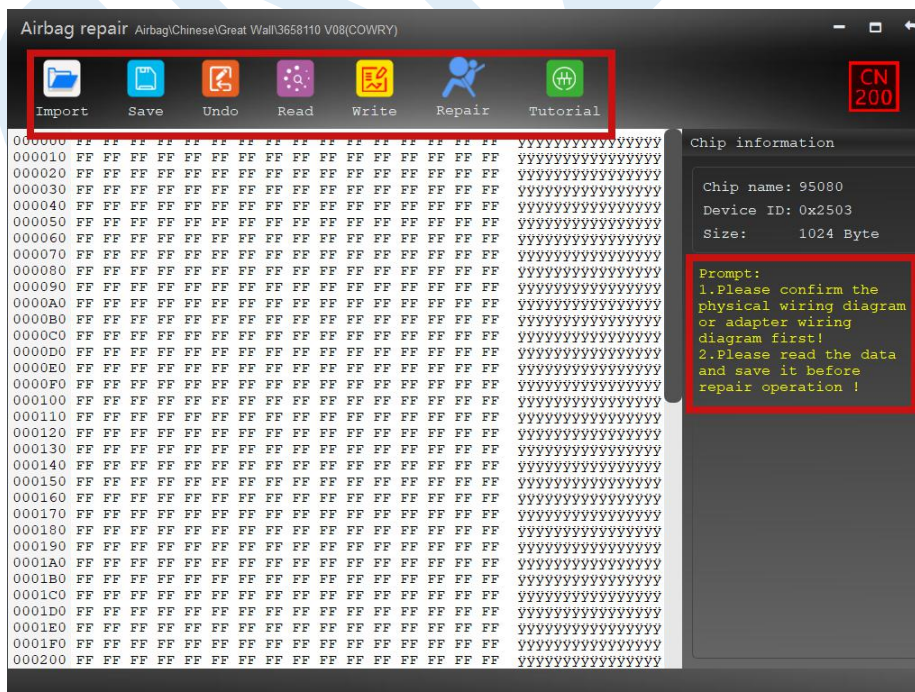

As shown in Figure 5-28:

Figure 5-28 Reading new mileage

5.3 Airbag Repair

Operation instruction: Normally, "read data" and save it to the computer;Then perform "repair airbag."

Figure 5-31 Airbag repair interface

Click "repair airbag" there will be prompt repair success or failure

Figure 5-32 Airbag repair success interface

if manually modify required

Figure 5-33 Enter 2 data '99' in edit area

Figure 5-34 undoing the last data entered in edit area, "99" restored to "00"