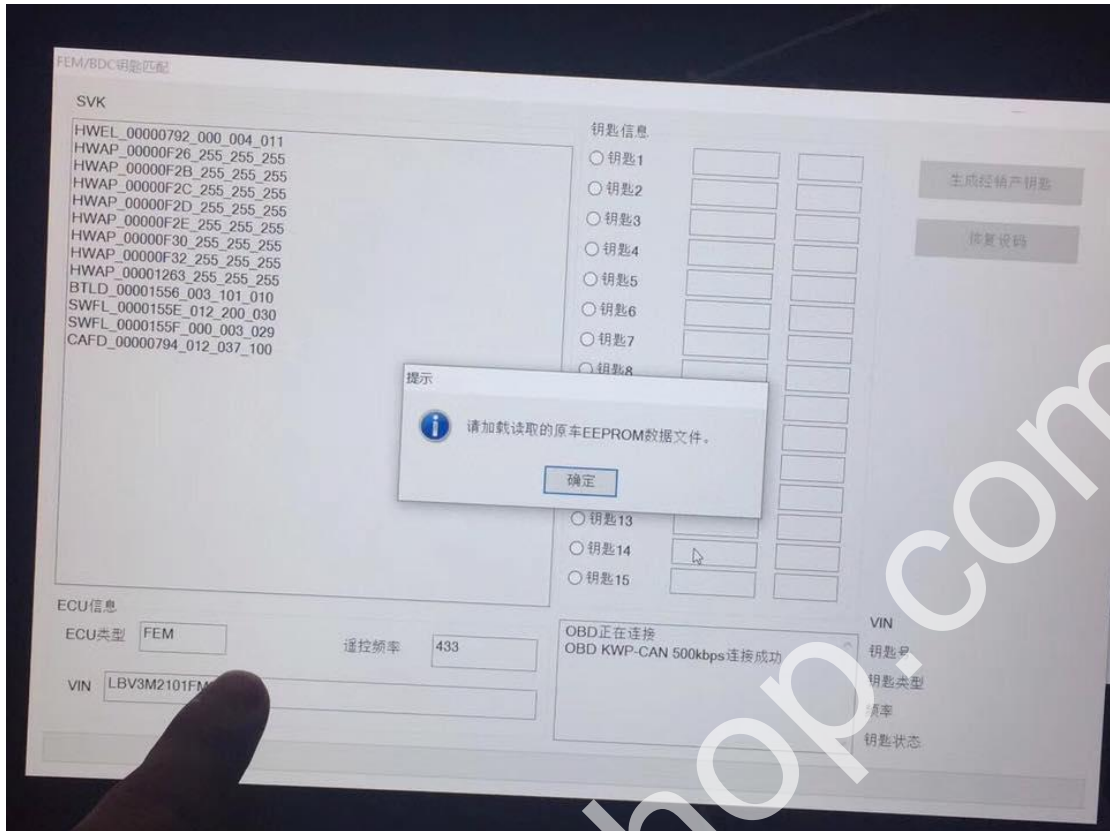

### BMW 3 series FEM system make key using CGDI PRO (How to)

The hot [CGDI BMW PRO](#) is able to make key on BMW 3 series FEM system. Here attach several pictures to prove the truth.

Here we go

As you can see, it's BMW 3 series FEM system with 433MHZ